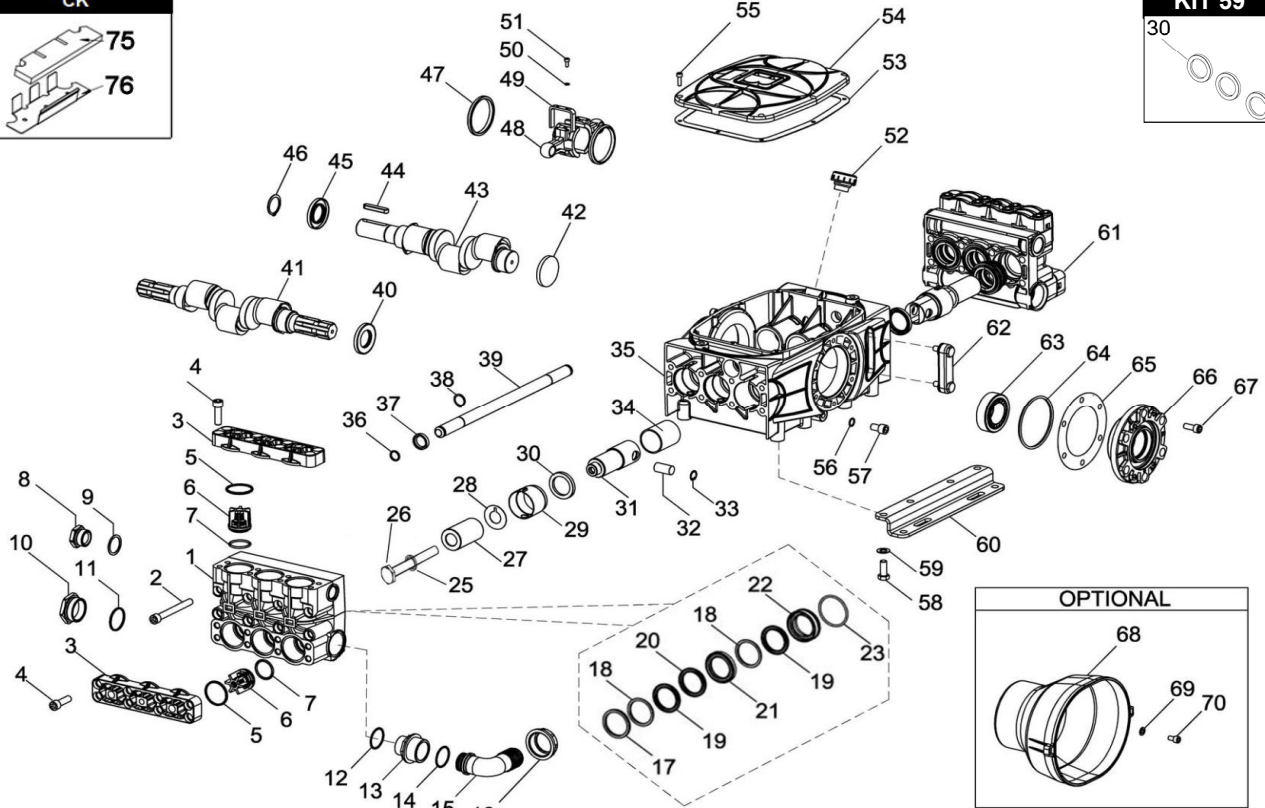

KIT ANTIPOLVERE CK

KIT 59