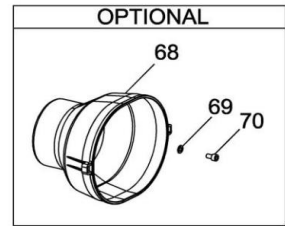

KIT ANTIPOLVERE CK

KIT 59