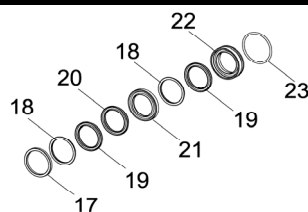

KIT ANTIPOLVERE CK

KIT 59

KIT 57

KIT 122

KIT 256

KIT 322

POS.	CODICE PART NO. RÉF.	DENOMINAZIONE - DESCRIPTION - DESCRIPTION	Q.TY
1	760228092	CORPO POMPA SINISTRO	1
2	864120002	VITE	16
3	730416092	COPERCHIO VALVOLE	4
4	863910002	VITE	32
5-kit 256	803270002	ANELLO OR	12
6-kit 256	739824973	GRUPPO VALVOLA	12
7-kit 256	803253002	ANELLO OR	12
8	852693532	TAPPO G.3/4"	2
9	803218002	ANELLO OR	2
10	852752002	TAPPO G.1" 1/2	2
11	803265002	ANELLO OR	2
12	803265002	ANELLO OR	2
13	835092502	NIPPLO	2
14	803208502	ANELLO OR	2
15	840595002	RACCORDO CURVO D.40	2
16	820095002	GALLETTO G.1" 3/4	2
17	730039532	DISTANZIALE	6
18-kit 57-122	730044322	ANELLO DI SPINTA	12
19-kit 57-122	802201002	GUARNIZIONE V 50-60	12
20-kit 57-122	730040322	ANELLO ANTIESTRUSIONE	6
21-kit 122	730058532	LANTERNA ANTERIORE	6
22-kit 122	730070532	LANTERNA POSTERIORE	6
23-kit 57-122	803283002	ANELLO OR	6
25	843898002	ROSETTA RAME 12X20X1,5	6
26	864091002	VITE BLOCCAGGIO PISTONE	6
27	730461182	PISTONE CERAMICO D.50	6
28	844212002	ROSETTA PARASPRUZZI	6
29	730528322	DISTANZIALE ANELLO RADIALE	6
30-kit 59-322	802180102	ANELLO RADIALE	6
31	730485512	GUIDA PISTONE	6
32	852007402	SPINOTTO	6
33	800040002	ANELLO ELASTICO	12
34	804470002	BOCCOLA AUTOLUBRIFICANTE	6
35	760360082	CARTER POMPA	1
36-kit 322	803217302	ANELLO OR	4
37-kit 322	802089002	ANELLO RADIALE	2
38	801160002	ANELLO ELASTICO	2
39	760366822	TUBO COLLEGAMENTO MANDATE	1
40-kit 322	802153002	ANELLO RADIALE (VERSIONI P)	1
41	730361262	ALBERO CKA 146 P	1
41	730365262	ALBERO CKA 170 P	1
41	730366262	ALBERO CKA 220 P	1
42-kit 322	802102002	CAPPELLOTTO RCA (VERSIONI PP)	1