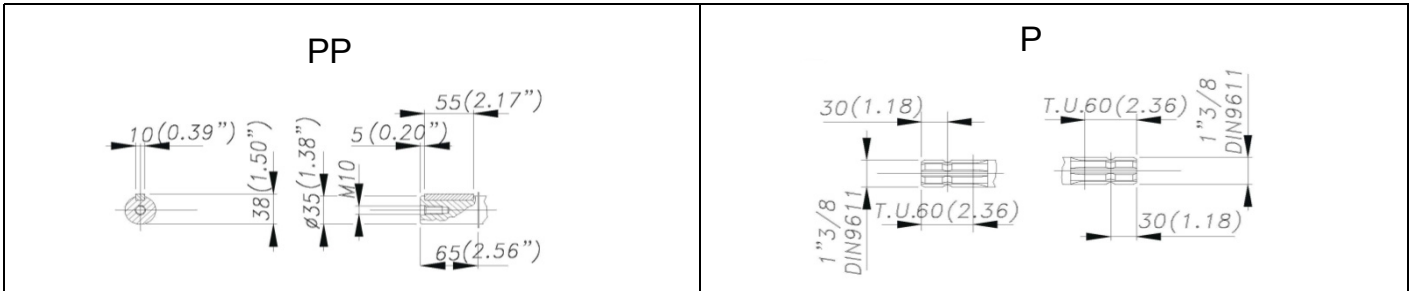

DIMENSIONI D'INGOMBRO - OVERALL DIMENSIONS

ALBERO POMPA - PUMP SHAFT

COPPIA DI SERRAGGIO - TORQUE CHART					
CODICE - CODE	Q.TY	POS	N-m	Lbr.ft	
86.4120.00.2	16	2	68	50.2	
86.3910.00.2	32	4	68	50.2	
85.2693.53.2	2	8	40	29.5	
86.4091.00.2	6	26	50 (LOXEAL 55-14)	36.9 (LOXEAL 55-14)	
86.1930.00.2	12	51	5	3.7	
86.3439.00.2	6	44	40	29.5	
86.2166.00.2	10	55	10	7.4	
86.3694.50.2	1	57	68	50	
86.3740.00.2	8	58	68 (LOXEAL 55-14)	50.2 (LOXEAL 55-14)	
85.3507.00.2	1	62	10	7.4	
86.3265.00.2	12	67	40	29.5	
86.2475.00.2	2	70	10	7.4	

Tolleranza di serraggio: 0/-10%
Tolerance on torque value:

INFORMAZIONI UTILI
USEFUL INFORMATION

LUBRIFICANTE - LUBRICANT:
OLIO MOTORE O SEMIIDRAULICO SAE 30
MOTOR OIL OR SEMI-HYDRAULIC OIL SAE 30

KIT ANTIPOLVERE CK