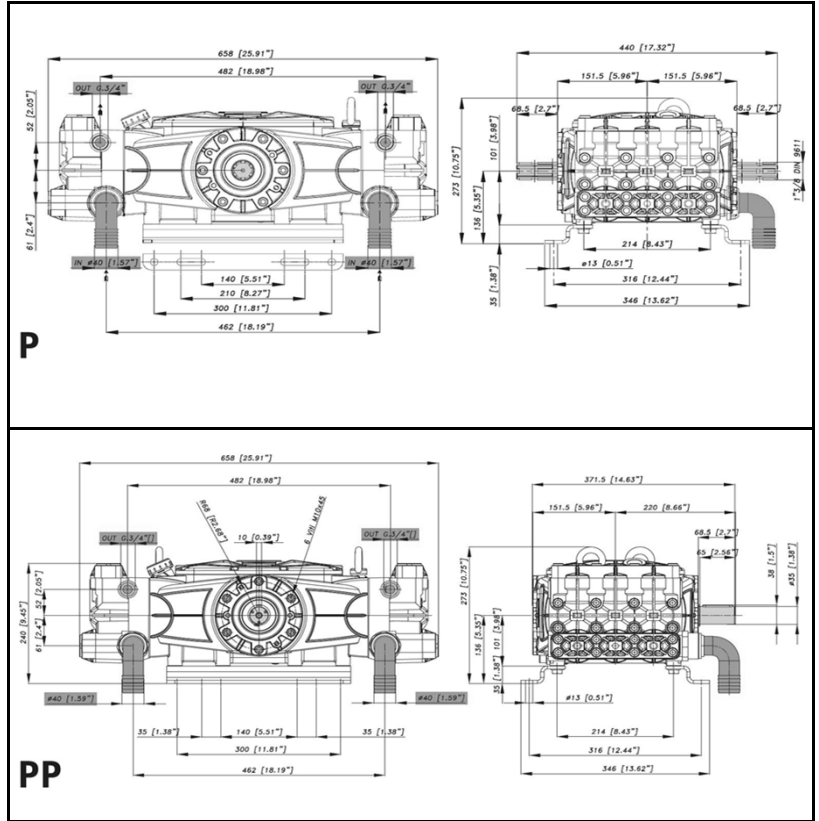

DIMENSIONI D'INGOMBRO - OVERALL DIMENSIONS

ALBERO POMPA - PUMP SHAFT

COPPIA DI SERRAGGIO - TORQUE CHART					
CODICE - CODE	Q.TY	POS	N-m	Lbr.ft	
86.4120.00.2	16	2	68	50.2	
86.3910.00.2	32	4	68	50.2	
85.2693.53.2	2	8	40	29.5	
86.4091.00.2	6	26	50 (LOXEAL 55-14)	36.9 (LOXEAL 55-14)	
86.1930.00.2	12	51	5	3.7	
86.3439.00.2	6	44	40	29.5	
86.2166.00.2	10	55	10	7.4	
86.3694.50.2	1	57	68	50	
86.3740.00.2	8	58	68 (LOXEAL 55-14)	50.2 (LOXEAL 55-14)	
85.3507.00.2	1	62	10	7.4	
86.3265.00.2	12	67	40	29.5	
86.2475.00.2	2	70	10	7.4	