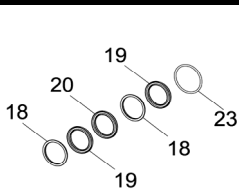

KIT ANTIPOLVERE CK

KIT 59

KIT 57

KIT 122

KIT 256

KIT 322

POS.	CODICE PART NO. RÉF.	DENOMINAZIONE - DESCRIPTION - DESCRIPTION	Q.TY
1	760228092	CORPO POMPA SINISTRO	1
2	864120002	VITE	16
3	730416092	COPERCHIO VALVOLE	4
4	863910002	VITE	32
5-kit 256	803270002	ANELLO OR	12
6-kit 256	739824973	GRUPPO VALVOLA	12
7-kit 256	803253002	ANELLO OR	12
8	852693532	TAPPO G.3/4"	2
9	803218002	ANELLO OR	2
10	852752002	TAPPO G.1" 1/2	2
11	803265002	ANELLO OR	2
12	803265002	ANELLO OR	2
13	835092502	NIPPLO	2
14	803208502	ANELLO OR	2
15	840595002	RACCORDO CURVO D.40	2
16	820095002	GALLETTO G.1" 3/4	2
17	730039532	DISTANZIALE	6
18-kit 57-122	730044322	ANELLO DI SPINTA	12
19-kit 57-122	802201002	GUARNIZIONE V 50-60	12
20-kit 57-122	730040322	ANELLO ANTIESTRUSIONE	6
21-kit 122	730058532	LANTERNA ANTERIORE	6
22-kit 122	730070532	LANTERNA POSTERIORE	6
23-kit 57-122	803283002	ANELLO OR	6
25	843898002	ROSETTA RAME 12X20X1,5	6
26	864091002	VITE BLOCCAGGIO PISTONE	6
27	730461182	PISTONE CERAMICO D.50	6
28	844212002	ROSETTA PARASPRUZZI	6
29	730528322	DISTANZIALE ANELLO RADIALE	6
30-kit 59-322	802180102	ANELLO RADIALE	6
31	730485512	GUIDA PISTONE	6
32	852007402	SPINOTTO	6
33	800040002	ANELLO ELASTICO	12
34	804470002	BOCCOLA AUTOLUBRIFICANTE	6
35	760360082	CARTER POMPA	1
36-kit 322	803217302	ANELLO OR	4
37-kit 322	802089002	ANELLO RADIALE	2
38	801160002	ANELLO ELASTICO	2
39	760366822	TUBO COLLEGAMENTO MANDATE	1
40-kit 322	802153002	ANELLO RADIALE (VERSIONI P)	1
41	730361262	ALBERO CKA 146 P	1
41	730365262	ALBERO CKA 170 P	1
41	730366262	ALBERO CKA 220 P	1
42-kit 322	802102002	CAPPELLOTTO RCA (VERSIONI PP)	1